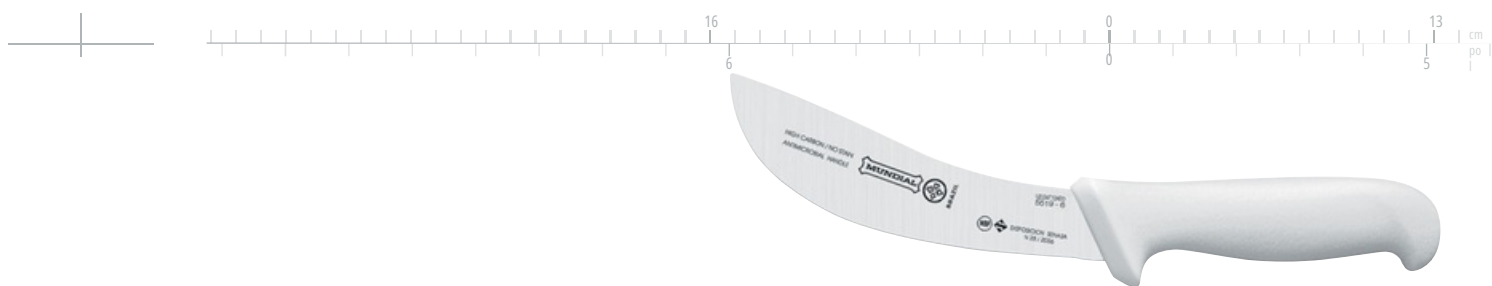

Disponível nas cores branca, amarela, azul e verde
Disponible en color blanco, amarillo, azul y verde
Available in the colors White, yellow, blue and green