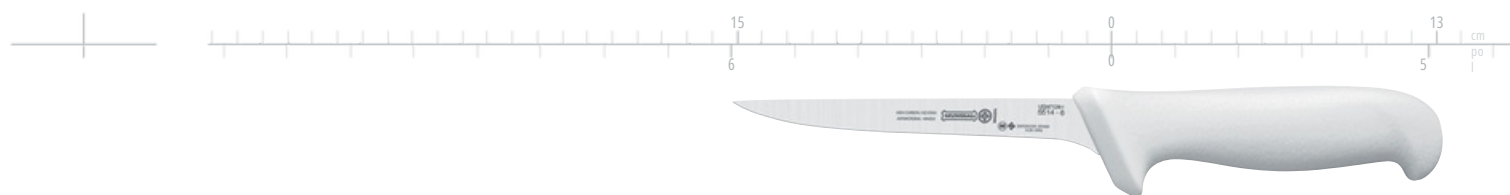

Disponível nas cores branca, amarela, azul e verde
Disponible en color blanco, amarillo, azul y verde
Available in the colors White, yellow, blue and green