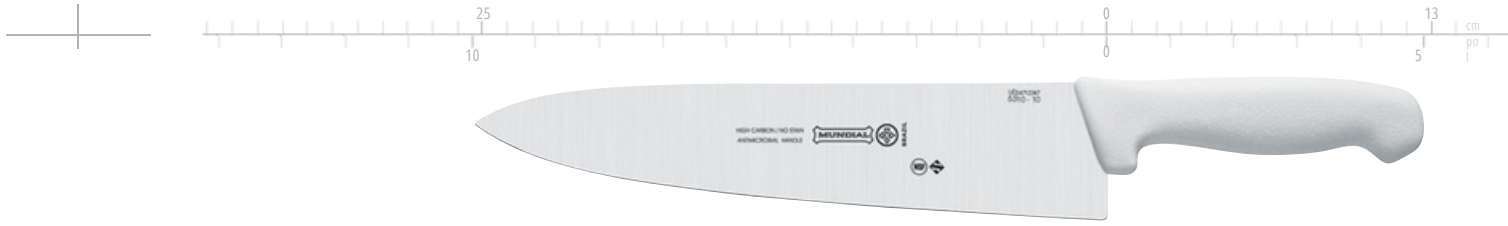

Disponível nas cores branca, amarela, azul e verde
Disponible en color blanco, amarillo, azul y verde
Available in the colors White, yellow, blue and green