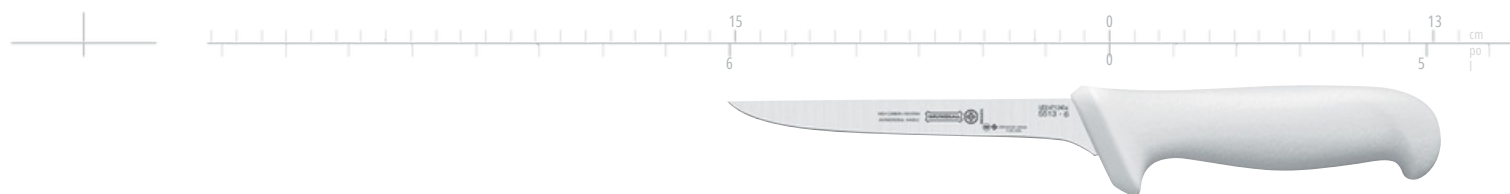

Disponível nas cores branca, amarela, azul e verde
Disponible en color blanco, amarillo, azul y verde
Available in the colors White, yellow, blue and green