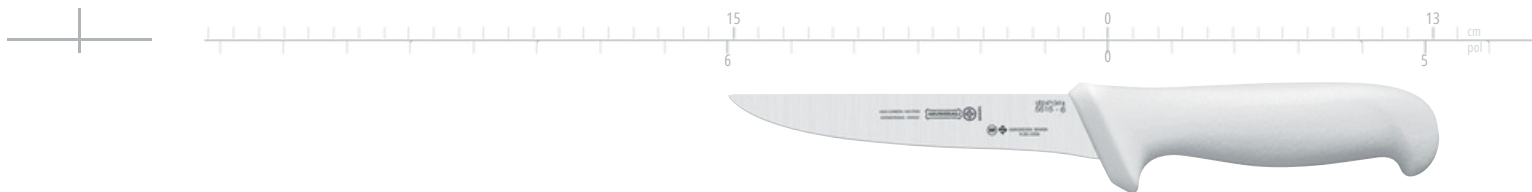

Disponível nas cores branca, amarela, azul e verde
Disponible en color blanco, amarillo, azul y verde
Available in the colors White, yellow, blue and green