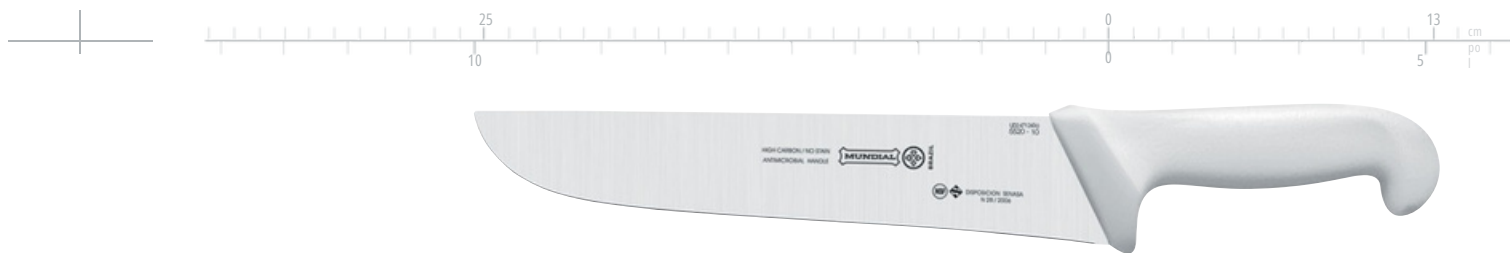

Disponível nas cores branca, amarela, azul e verde
Disponible en color blanco, amarillo, azul y verde
Available in the colors White, yellow, blue and green