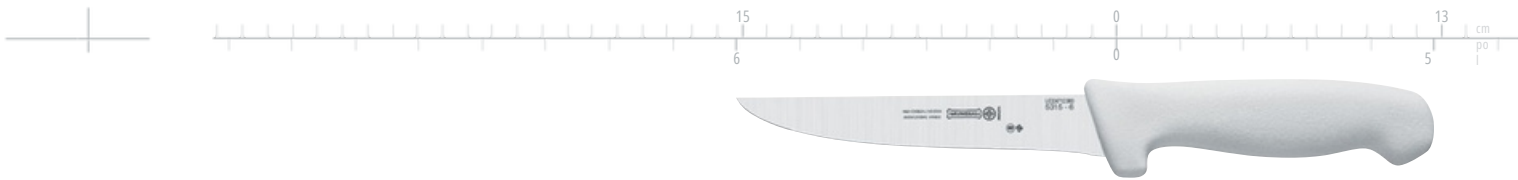

Disponível nas cores branca, amarela, azul e verde
Disponible en color blanco, amarillo, azul y verde
Available in the colors White, yellow, blue and green