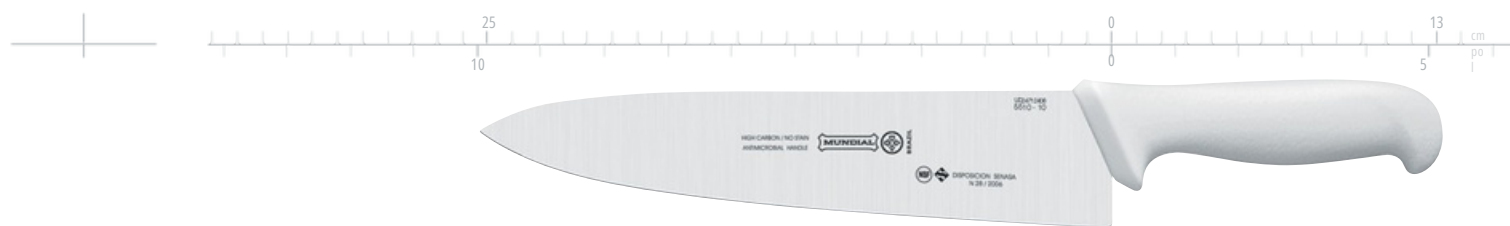

Disponível nas cores branca, amarela, azul e verde
Disponible en color blanco, amarillo, azul y verde
Available in the colors White, yellow, blue and green