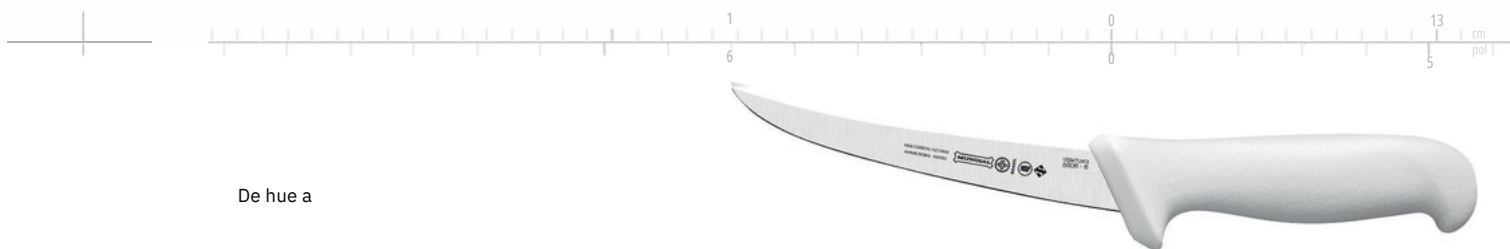

Disponível nas cores branca, amarela, azul e verde
Disponible en color blanco, amarillo, azul y verde
Available in the colors White, yellow, blue and green