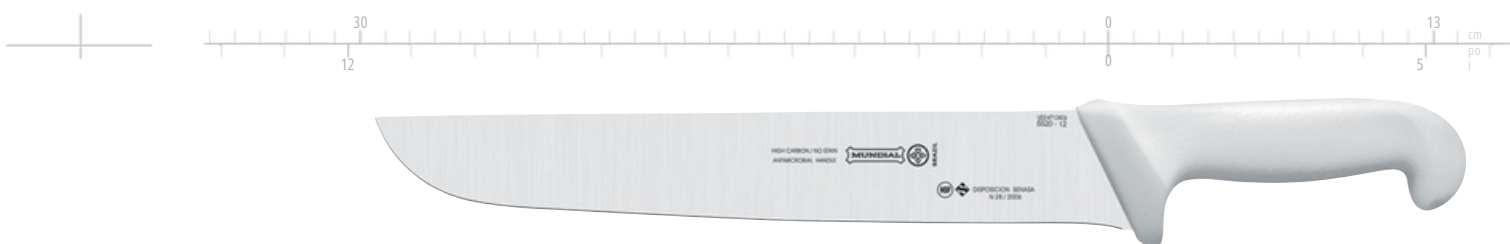

Disponível nas cores branca, amarela, azul e verde
Disponible en color blanco, amarillo, azul y verde
Available in the colors White, yellow, blue and green