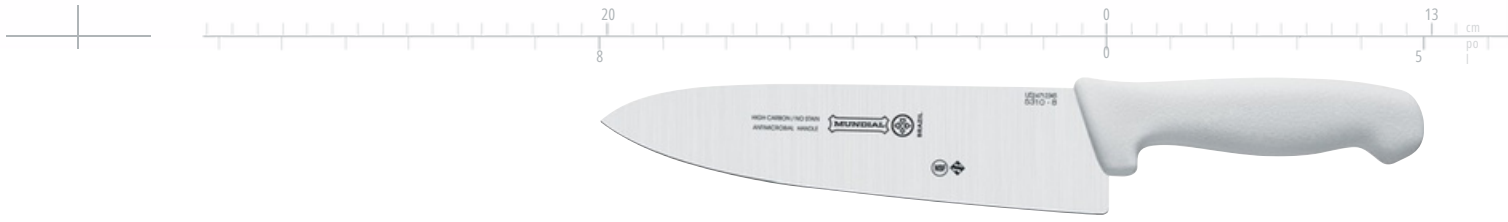

Disponível nas cores branca, amarela, azul e verde
Disponible en color blanco, amarillo, azul y verde
Available in the colors White, yellow, blue and green